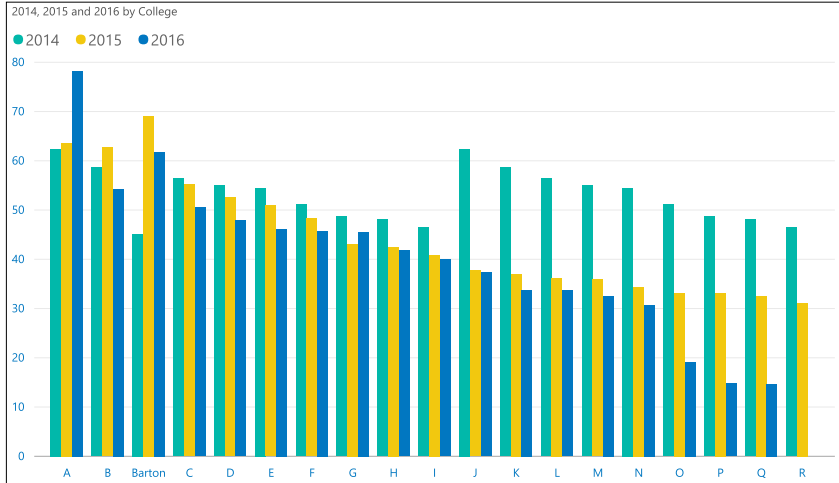

NCCBP (National Community College Benchmark Report) Students who Completed or Transferred in # Years

1. **Year**
2. ☐ Select All
   - ☐ 2014
   - ☐ 2015
   - ☐ 2016

Year	A	B	Barton	C	D	E	F	G	H	I	J	K	L	M	N	O	P	Q	R
2014	62.41	58.67	45.09	56.44	55.01	54.50	51.12	48.69	48.07	46.46	62.41	58.67	56.44	55.01	54.50	51.12	48.69	48.07	46.46
2015	63.64	62.67	69.05	55.20	52.56	50.95	48.30	43.14	42.45	40.88	37.74	37.01	36.21	35.86	34.38	33.21	33.16	32.49	31.14
2016	78.28	54.28	61.73	50.51	47.89	46.09	45.70	45.50	41.78	39.96	37.32	33.72	33.63	32.59	30.74	19.16	14.77	14.71	

1. **College**
2. ☐ Select All
   - ☐ A
   - ☐ B
   - ☐ Barton
   - ☐ C
   - ☐ D
   - ☐ E
   - ☐ F
   - ☐ G
   - ☐ H
   - ☐ I
   - ☐ J
   - ☐ K
   - ☐ L
   - ☐ M
   - ☐ N
   - ☐ O
   - ☐ P
   - ☐ Q
   - ☐ R

College	2014	2015	2016
A	62.41	63.64	78.28
B	58.67	62.67	54.28
Barton	45.09	69.05	61.73
C	56.44	55.20	50.51
D	55.01	52.56	47.89
E	54.50	50.95	46.09
F	51.12	48.30	45.70
G	48.69	43.14	45.50
H	48.07	42.45	41.78
I	46.46	40.88	39.96
J	62.41	37.74	37.32
K	58.67	37.01	33.72
L	56.44	36.21	33.63
M	55.01	35.86	32.59
N	54.50	34.38	30.74
O	51.12	33.21	19.16
P	48.69	33.16	14.77
Q	48.07	32.49	14.71
R	46.46	31.14	

Colleges -
Brazosport College (TX), Bucks County Community College (PA), Butler Community College (KS), Chattanooga State Community College (TN),
College of DuPage (IL), Delta College (MI), Dyersburg State Community College (TN), Grand Rapids Community College (MI), Illinois Valley Community College IL, Kaskaskia
College (IL), Luzerne County Community College (PA), Montgomery County Community College (PA), North Iowa Area Community College (IA), Reading Area Community
College (PA), Richland College (TX), Schoolcraft College (MI), State Fair Community College (MO), Waubesa Community College (IL), William Rainey Harper College (IL),
Yavapai Community College (AZ)