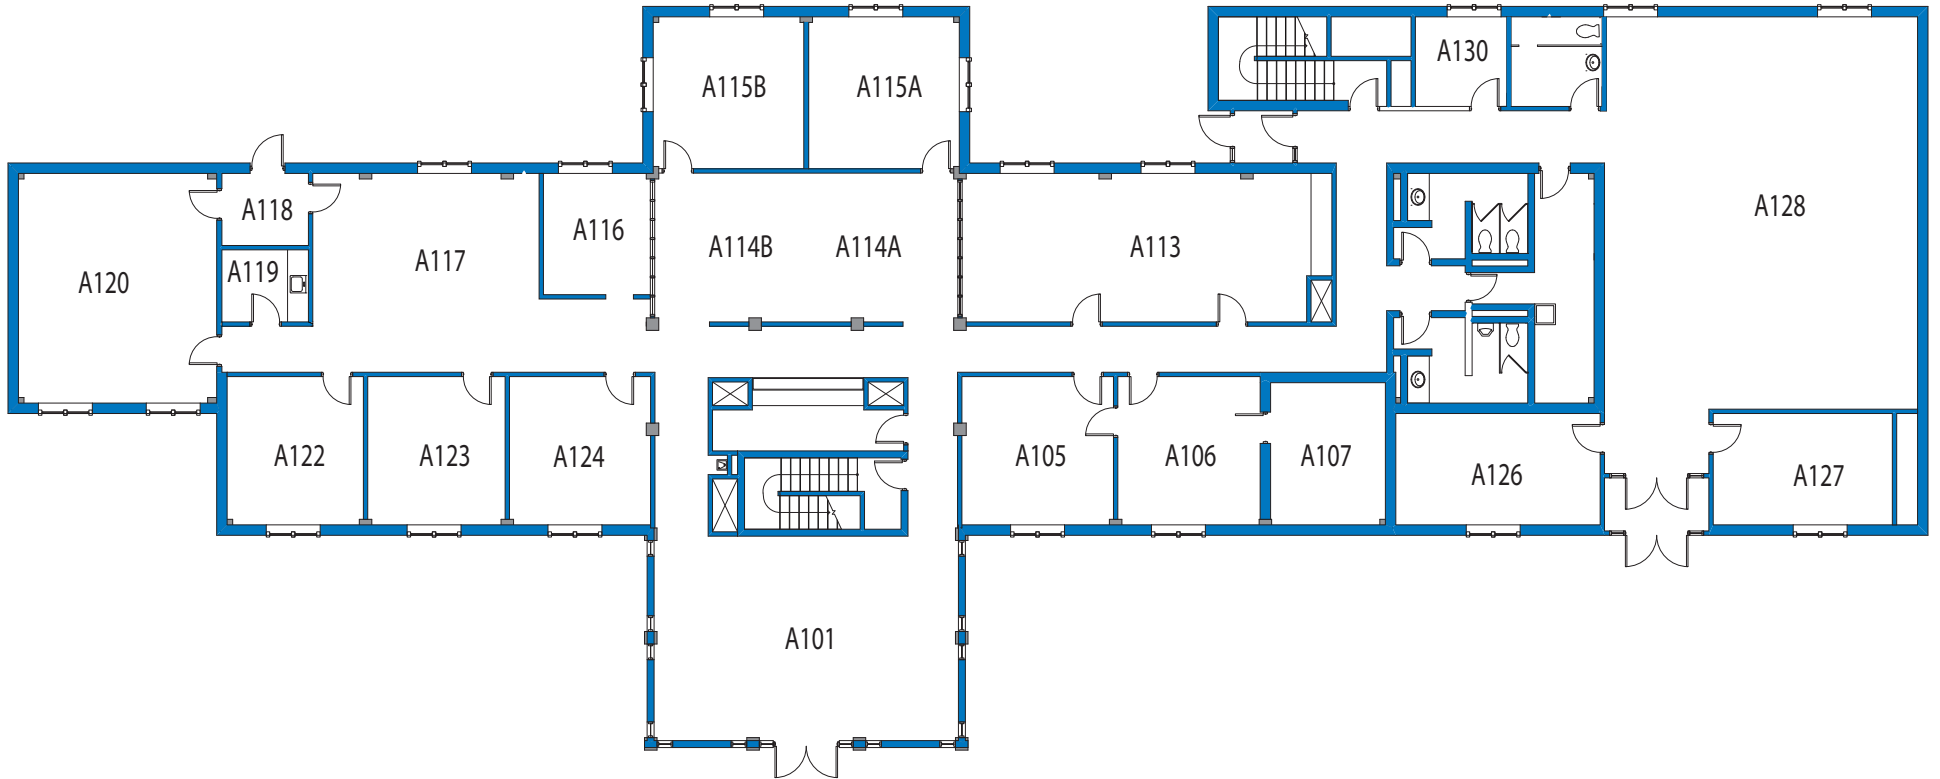

Administration Building

BARTON
COMMUNITY COLLEGE

245 NE 30 RD • Great Bend, KS 67530-9251