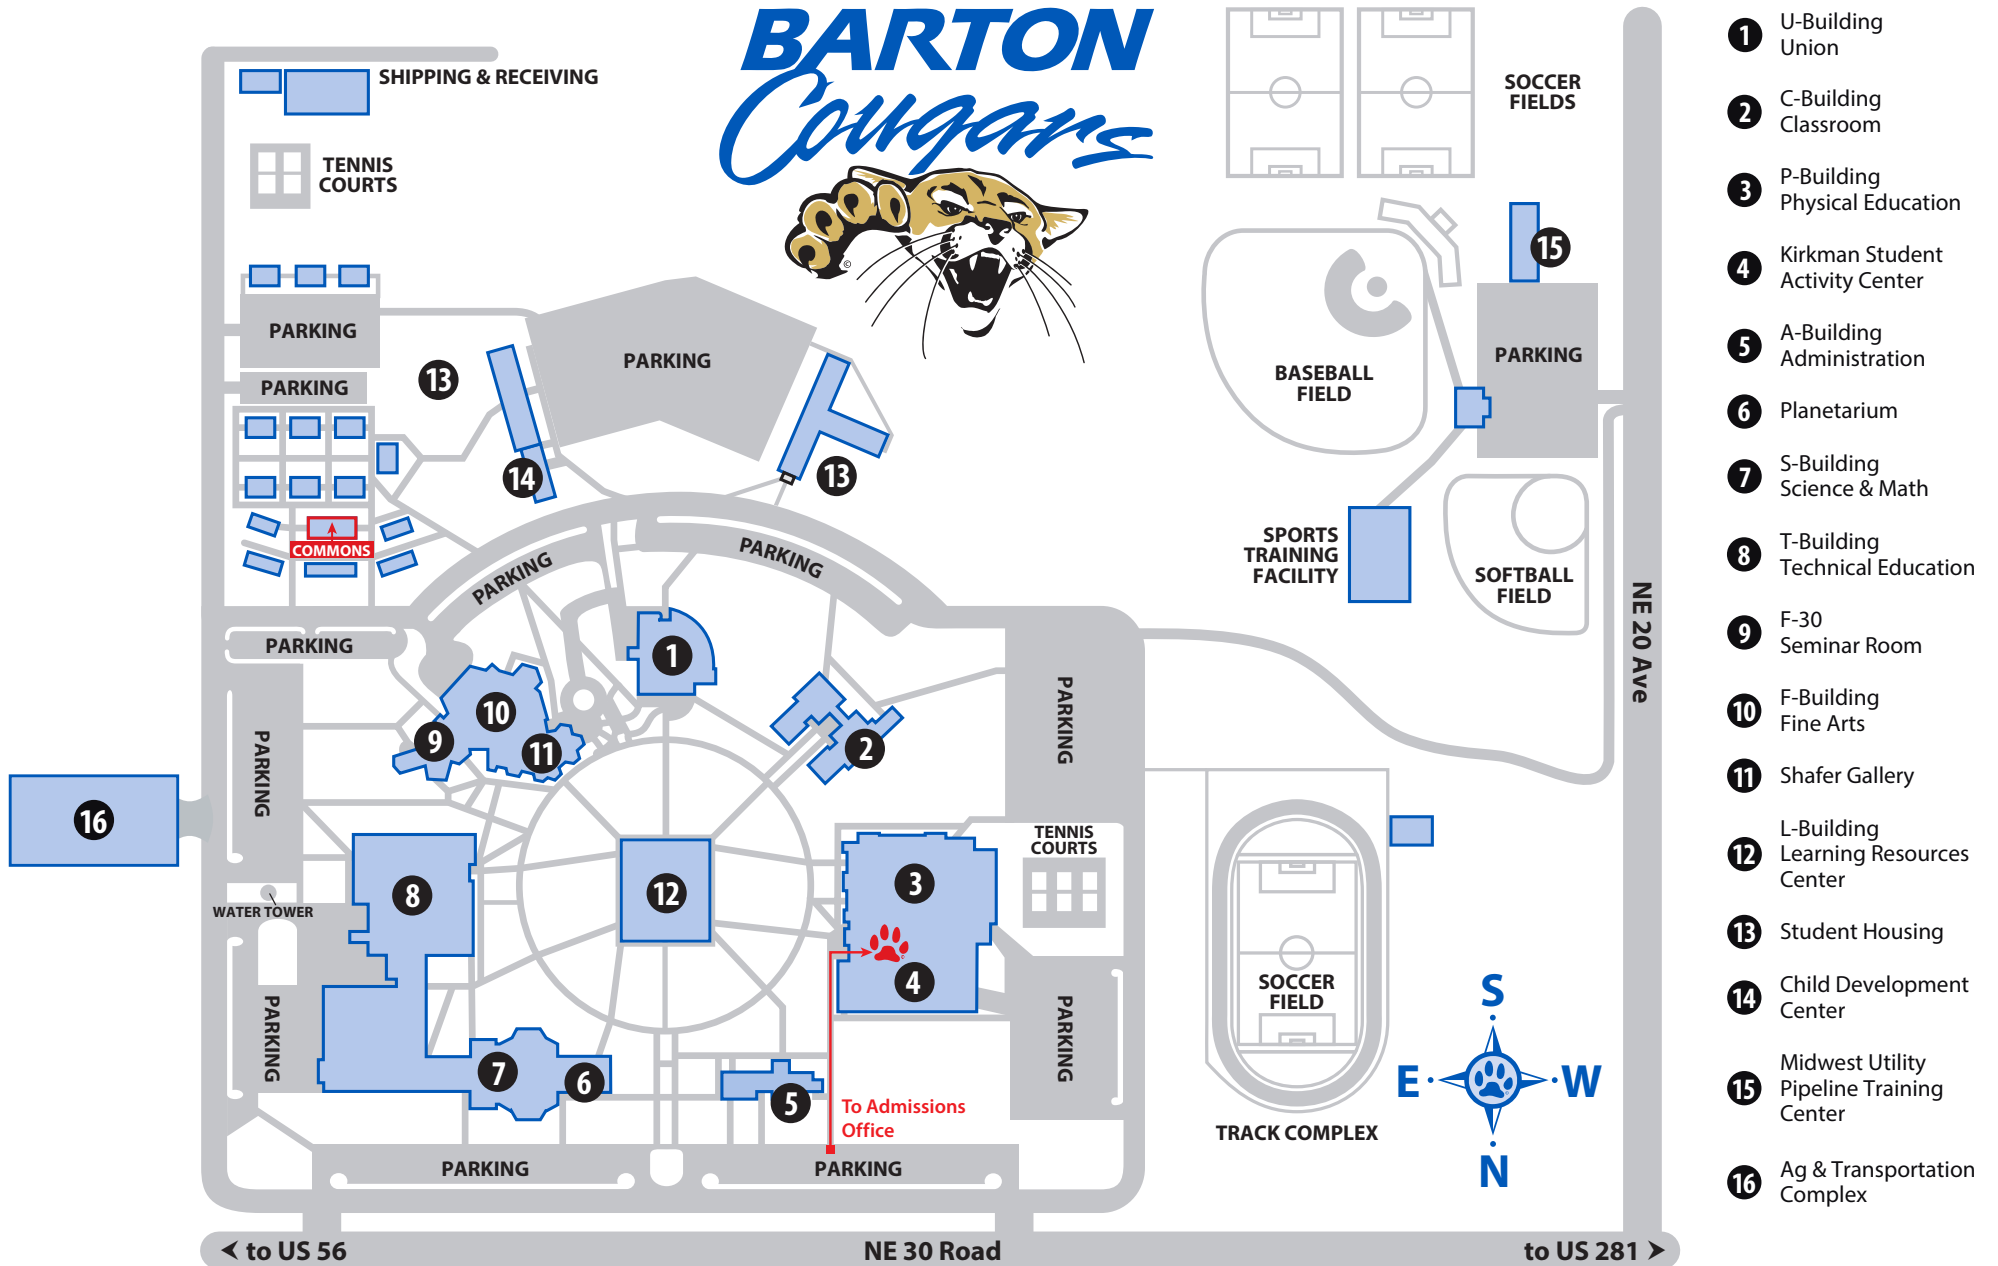

BARTON Cougars

BARTON COMMUNITY COLLEGE

245 NE 30 RD • Great Bend, KS 67530
bartonccc.edu • (800) 722-6842

Switchboard: (620) 792-2701
Campus Safety: (620) 792-9217