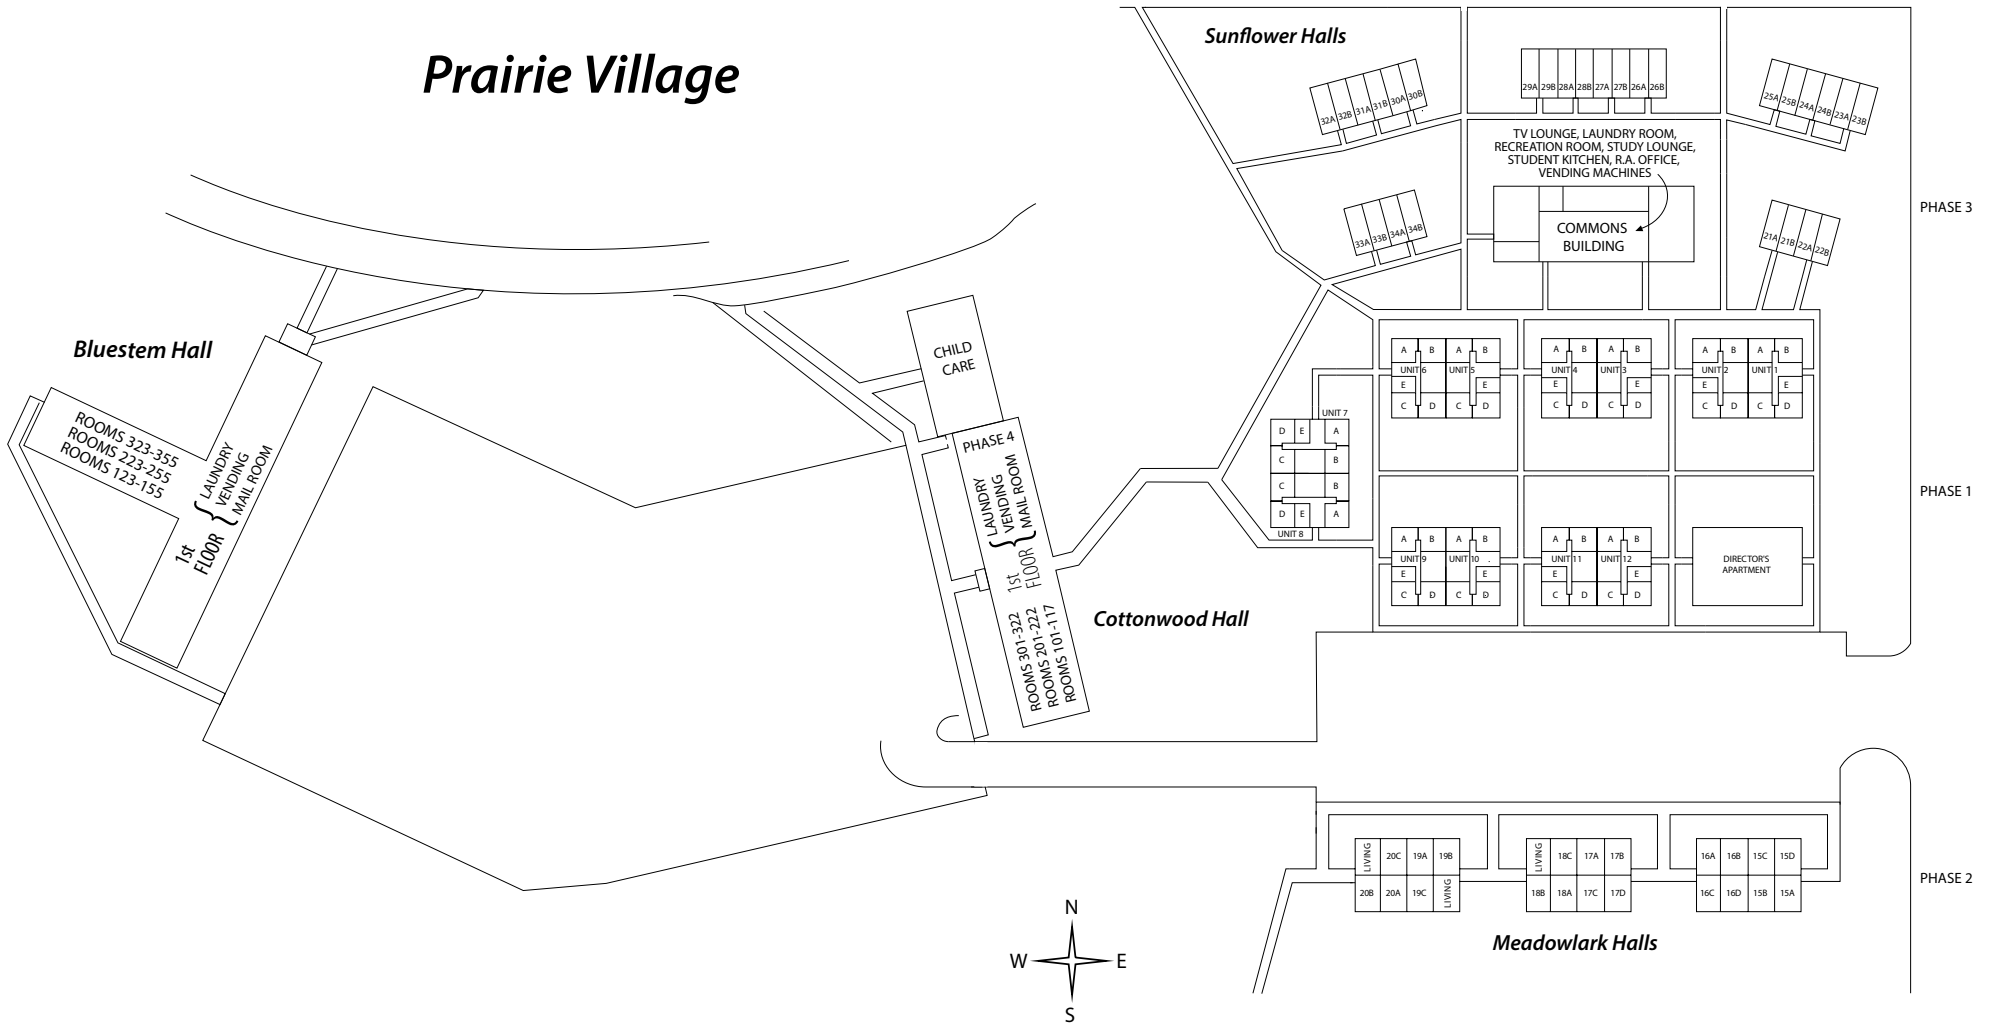

# Prairie Village

Student Housing Complex  
**BARTON**  
 COMMUNITY COLLEGE  
 245 NE 30 RD • Great Bend, KS 67530-9251