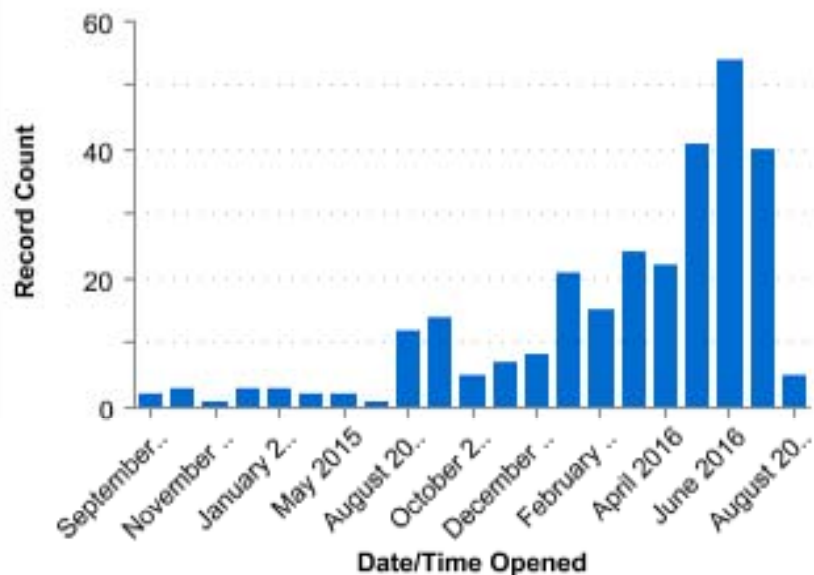

HLC Accreditation Evidence

Title: Canvas Helpdesk Dashboard

Office of Origin: Vice President of Instruction - BARTonline

Dashboard

Tickets Created By Months

Tickets by Origin

Canvas Component Affected