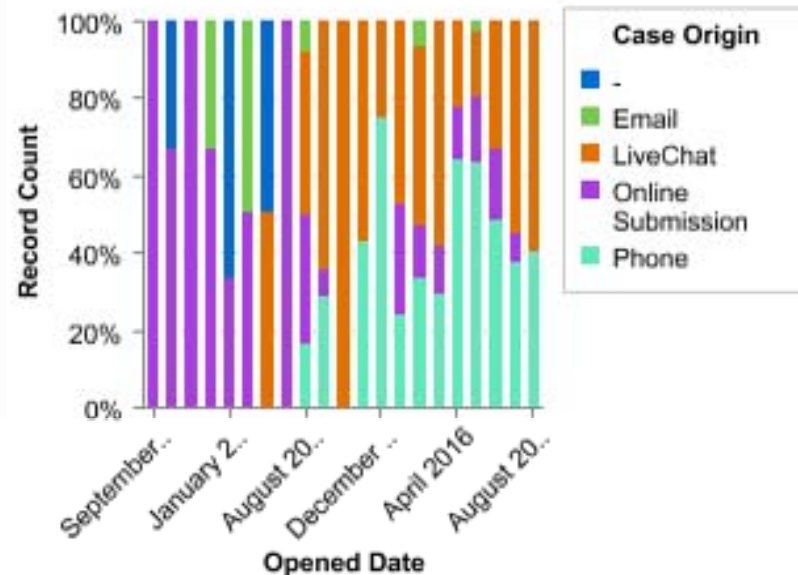

HLC Accreditation Evidence

Title: Canvas Helpdesk Dashboard

Office of Origin: Vice President of Instruction - BARTonline

Dashboard

Tickets Created By Months

Tickets by Origin

Canvas Component Affected