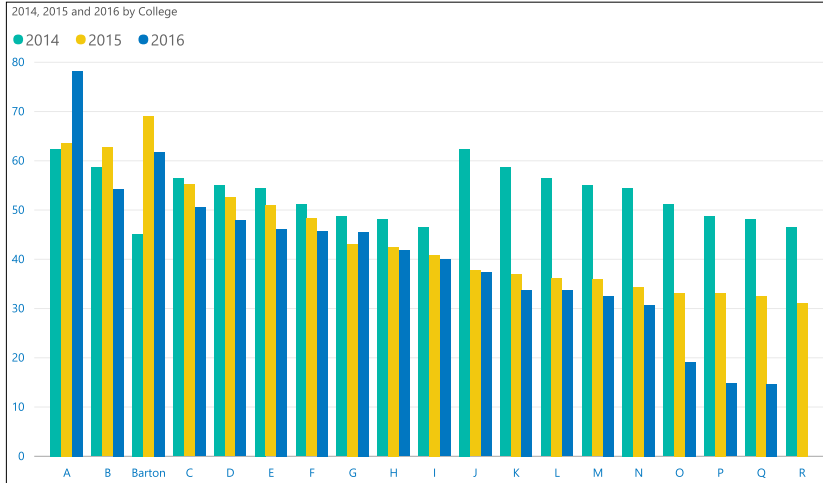

NCCBP (National Community College Benchmark Report) Students who Completed or Transferred in # Years

- Year**
- Select All
  - 2014
  - 2015
  - 2016

Year	A	B	Barton	C	D	E	F	G	H	I	J	K	L	M	N	O	P	Q	R
2014	62.41	58.67	45.09	56.44	55.01	54.50	51.12	48.69	48.07	46.46	62.41	58.67	56.44	55.01	54.50	51.12	48.69	48.07	46.46
2015	63.64	62.67	69.05	55.20	52.56	50.95	48.30	43.14	42.45	40.88	37.74	37.01	36.21	35.86	34.38	33.21	33.16	32.49	31.14
2016	78.28	54.28	61.73	50.51	47.89	46.09	45.70	45.50	41.78	39.96	37.32	33.72	33.63	32.59	30.74	19.16	14.77	14.71	

- College**
- Select All
  - A
  - B
  - Barton
  - C
  - D
  - E
  - F
  - G
  - H
  - I
  - J
  - K
  - L
  - M
  - N
  - O
  - P
  - Q
  - R

College	2014	2015	2016
A	62.41	63.64	78.28
B	58.67	62.67	54.28
Barton	45.09	69.05	61.73
C	56.44	55.20	50.51
D	55.01	52.56	47.89
E	54.50	50.95	46.09
F	51.12	48.30	45.70
G	48.69	43.14	45.50
H	48.07	42.45	41.78
I	46.46	40.88	39.96
J	62.41	37.74	37.32
K	58.67	37.01	33.72
L	56.44	36.21	33.63
M	55.01	35.86	32.59
N	54.50	34.38	30.74
O	51.12	33.21	19.16
P	48.69	33.16	14.77
Q	48.07	32.49	14.71
R	46.46	31.14	