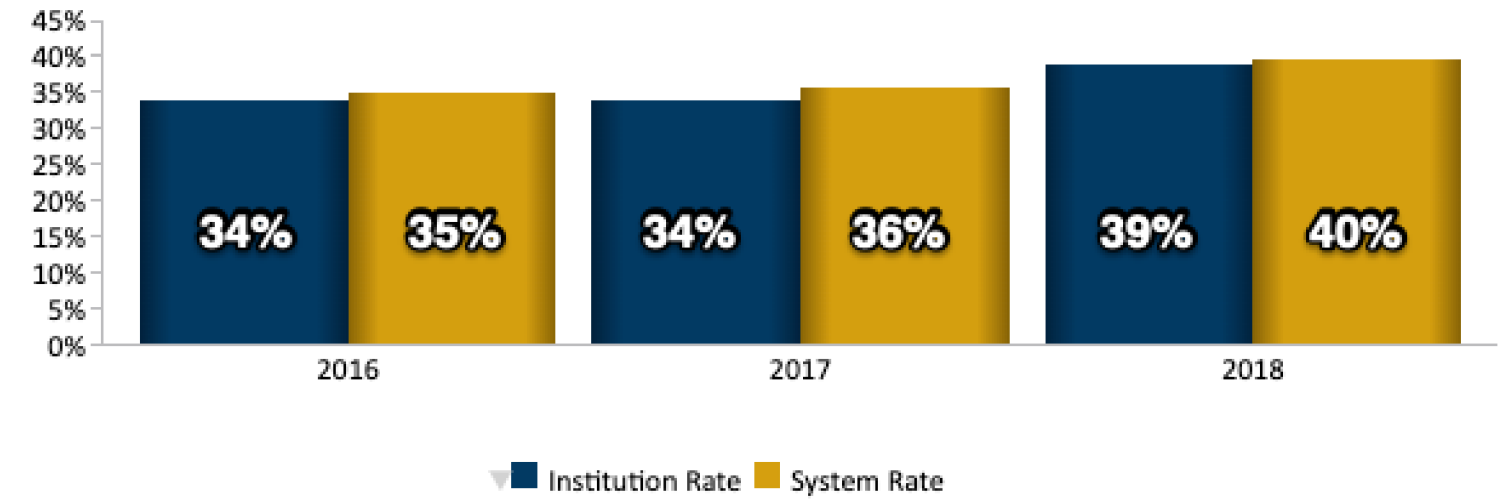

Kansas Board of Regents
Graduation Rates - 100% Rate
Barton Community College

Sources: KHEDS Academic Year Collection, KHEDS Fall Census Collection