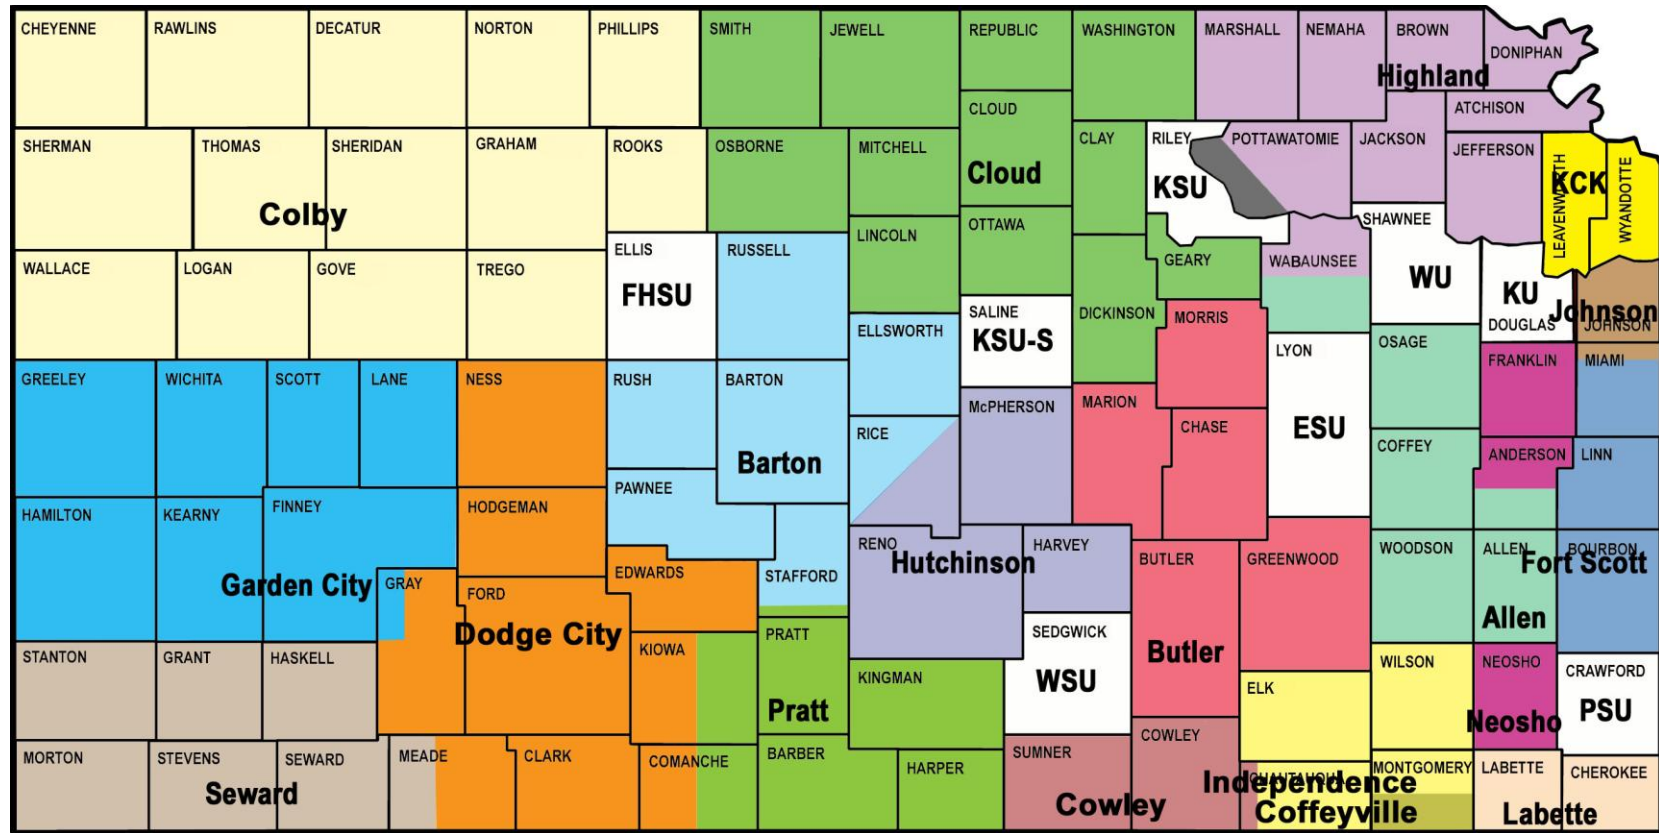

# Kansas Community Colleges and Service Areas

- Allen Community College, Iola
- Barton County Community College, Great Bend
- Butler Community College, El Dorado
- Cloud County Community College, Concordia
- Coffeyville Community College, Coffeyville
- Colby Community College, Colby
- Cowley College, Arkansas City
- Dodge City Community College and Area Technical Center, Dodge City
- Fort Scott Community College, Fort Scott
- Garden City Community College, Garden City
- Highland Community College, Highland

- Hutchinson Community College and Area Vocational School, Hutchinson
- Independence Community College, Independence
- Johnson County Community College, Overland Park
- Kansas City Kansas Community College, Kansas City
- Labette Community College, Parsons
- Neosho County Community College, Chanute
- Pratt Community College, Pratt
- Seward County Community College and Area Technical School, Liberal
- State Universities/Washburn
- Unassigned