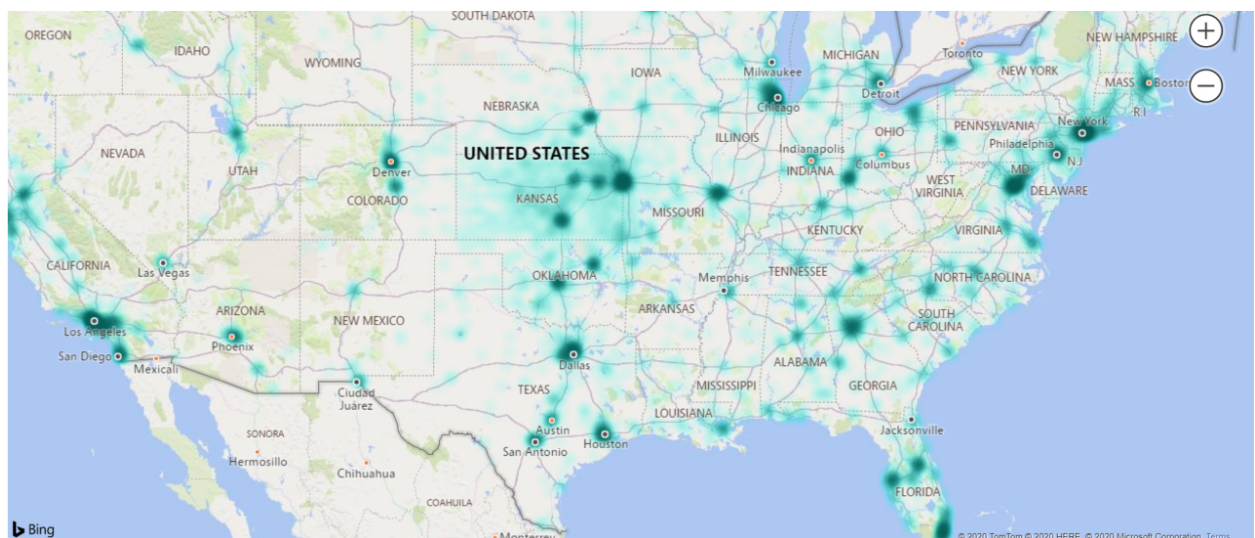

## Barton Student Address Maps – 09/15/2020

Barton Institutional Research creates various enrollment reports to assist college employees in determining ways to grow enrollments.

One such report is titled: Live Student Address Profile located in the College Wide App.

Below are highlights from the above report.

- Barton is everywhere people are in the United States. (looking at the heatmap with only Enrolled slicers applied)

- People who enrolled with Barton often originate from major cities, such as Los Angeles, New York, Chicago, Dallas, and Miami. (looking at the heatmap with only Enrolled slicers applied, but zoomed in)

- Main Campus draws students from every corner of Kansas. (Looking at circles with only Main Campus, Enrolled, and KS selected)

- The largest clusters of students enrolled from Kansas originate in Kansas City, Wichita, Manhattan/Junction City, and Topeka. (Looking at circles with Enrolled selected and zoomed in)

- The top 5 states enrollments originate from are Kansas, California, Missouri, Texas, and Oklahoma. (USA student counts page, enrolled slicer only)