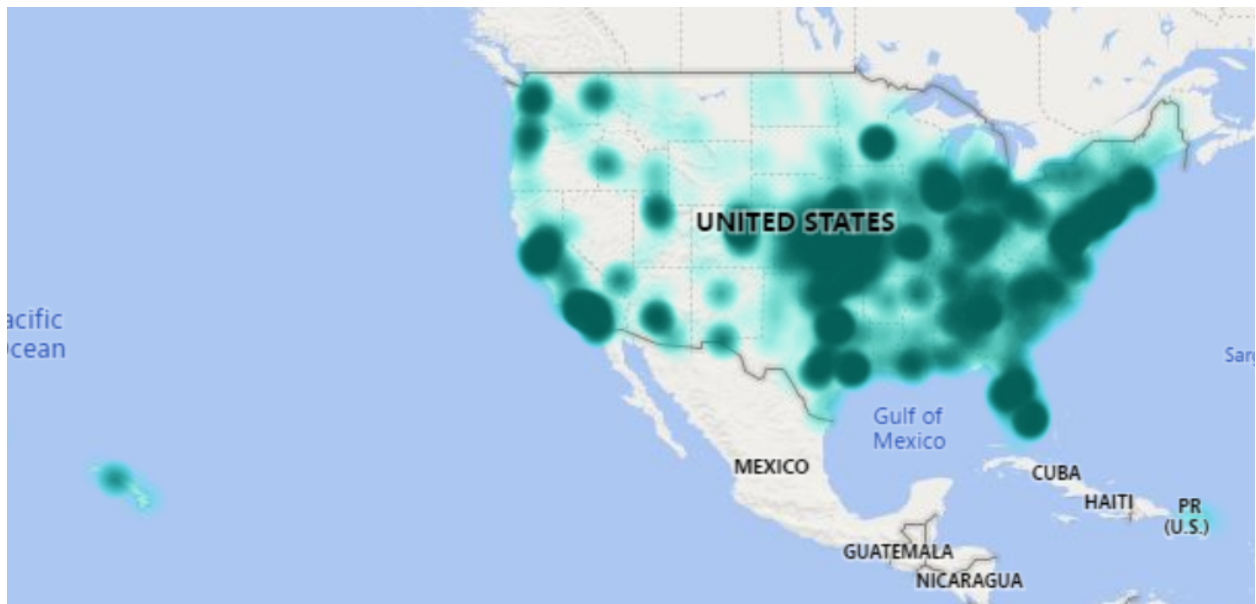

## Barton Student Address Maps – 09/15/2020

Barton Institutional Research creates various enrollment reports to assist college employees in determining ways to grow enrollments.

One such report is titled: Live Student Address Profile located in the College Wide App.

Below are highlights from the above report.

- Barton is everywhere people are in the United States. (looking at the heatmap with only Enrolled slicers applied)

- People who enrolled with Barton often originate from major cities, such as Los Angeles, New York, Chicago, Dallas, and Miami. (looking at the heatmap with only Enrolled slicers applied, but zoomed in)

- Main Campus draws students from every corner of Kansas. (Looking at circles with only Main Campus, Enrolled, and KS selected)

- The largest clusters of students enrolled from Kansas originate in Kansas City, Wichita, Manhattan/Junction City, and Topeka. (Looking at circles with Enrolled selected and zoomed in)

- The top 5 states enrollments originate from are Kansas, California, Missouri, Texas, and Oklahoma. (USA student counts page, enrolled slicer only)