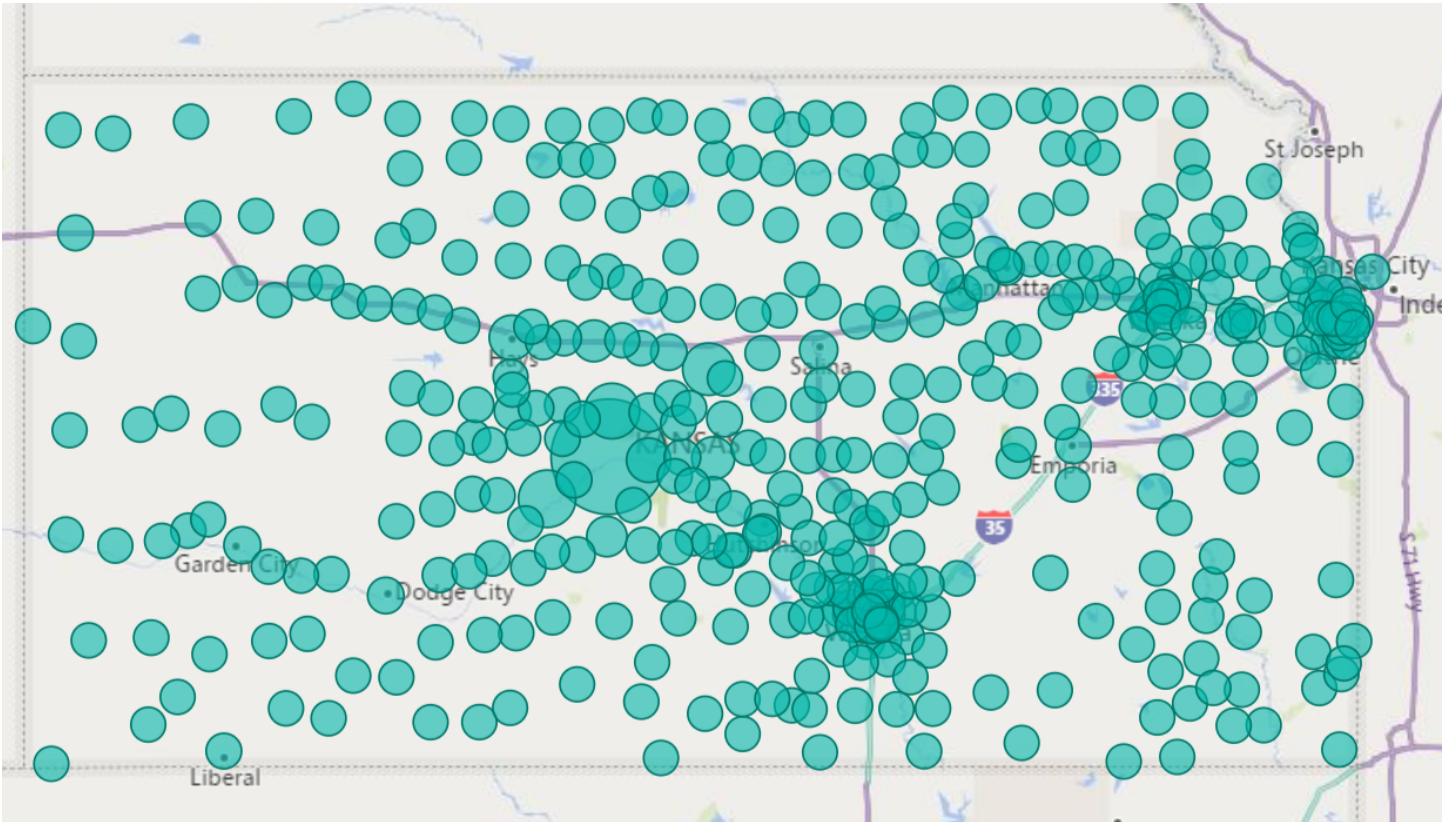

## Barton Student Address Maps – 09/15/2020

Barton Institutional Research creates various enrollment reports to assist college employees in determining ways to grow enrollments.

One such report is titled: Live Student Address Profile located in the College Wide App.

Below are highlights from the above report.

- Barton is everywhere people are in the United States. (looking at the heatmap with only Enrolled slicers applied)

- People who enrolled with Barton often originate from major cities, such as Los Angeles, New York, Chicago, Dallas, and Miami. (looking at the heatmap with only Enrolled slicers applied, but zoomed in)

- Main Campus draws students from every corner of Kansas. (Looking at circles with only Main Campus, Enrolled, and KS selected)

- The largest clusters of students enrolled from Kansas originate in Kansas City, Wichita, Manhattan/Junction City, and Topeka. (Looking at circles with Enrolled selected and zoomed in)

- The top 5 states enrollments originate from are Kansas, California, Missouri, Texas, and Oklahoma. (USA student counts page, enrolled slicer only)