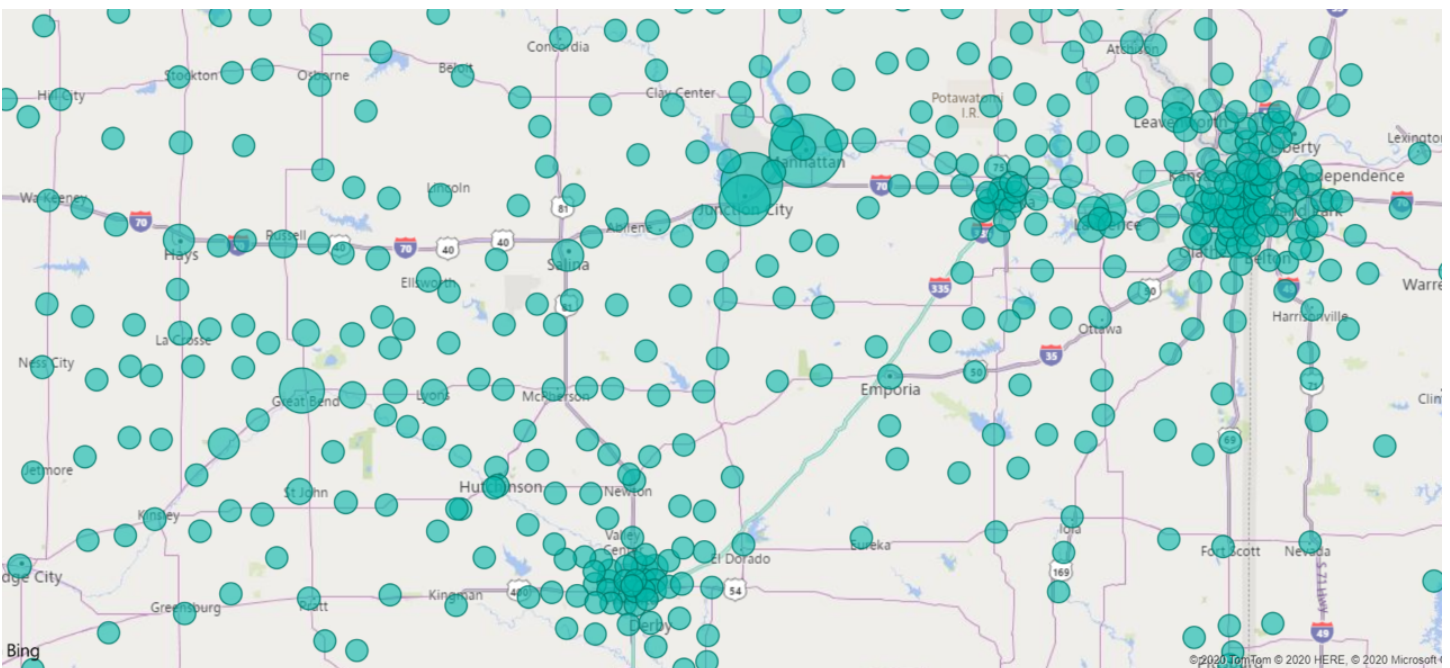

## Barton Student Address Maps – 09/15/2020

Barton Institutional Research creates various enrollment reports to assist college employees in determining ways to grow enrollments.

One such report is titled: Live Student Address Profile located in the College Wide App.

Below are highlights from the above report.

- Barton is everywhere people are in the United States. (looking at the heatmap with only Enrolled slicers applied)

- People who enrolled with Barton often originate from major cities, such as Los Angeles, New York, Chicago, Dallas, and Miami. (looking at the heatmap with only Enrolled slicers applied, but zoomed in)

- Main Campus draws students from every corner of Kansas. (Looking at circles with only Main Campus, Enrolled, and KS selected)

- The largest clusters of students enrolled from Kansas originate in Kansas City, Wichita, Manhattan/Junction City, and Topeka. (Looking at circles with Enrolled selected and zoomed in)

- The top 5 states enrollments originate from are Kansas, California, Missouri, Texas, and Oklahoma. (USA student counts page, enrolled slicer only)