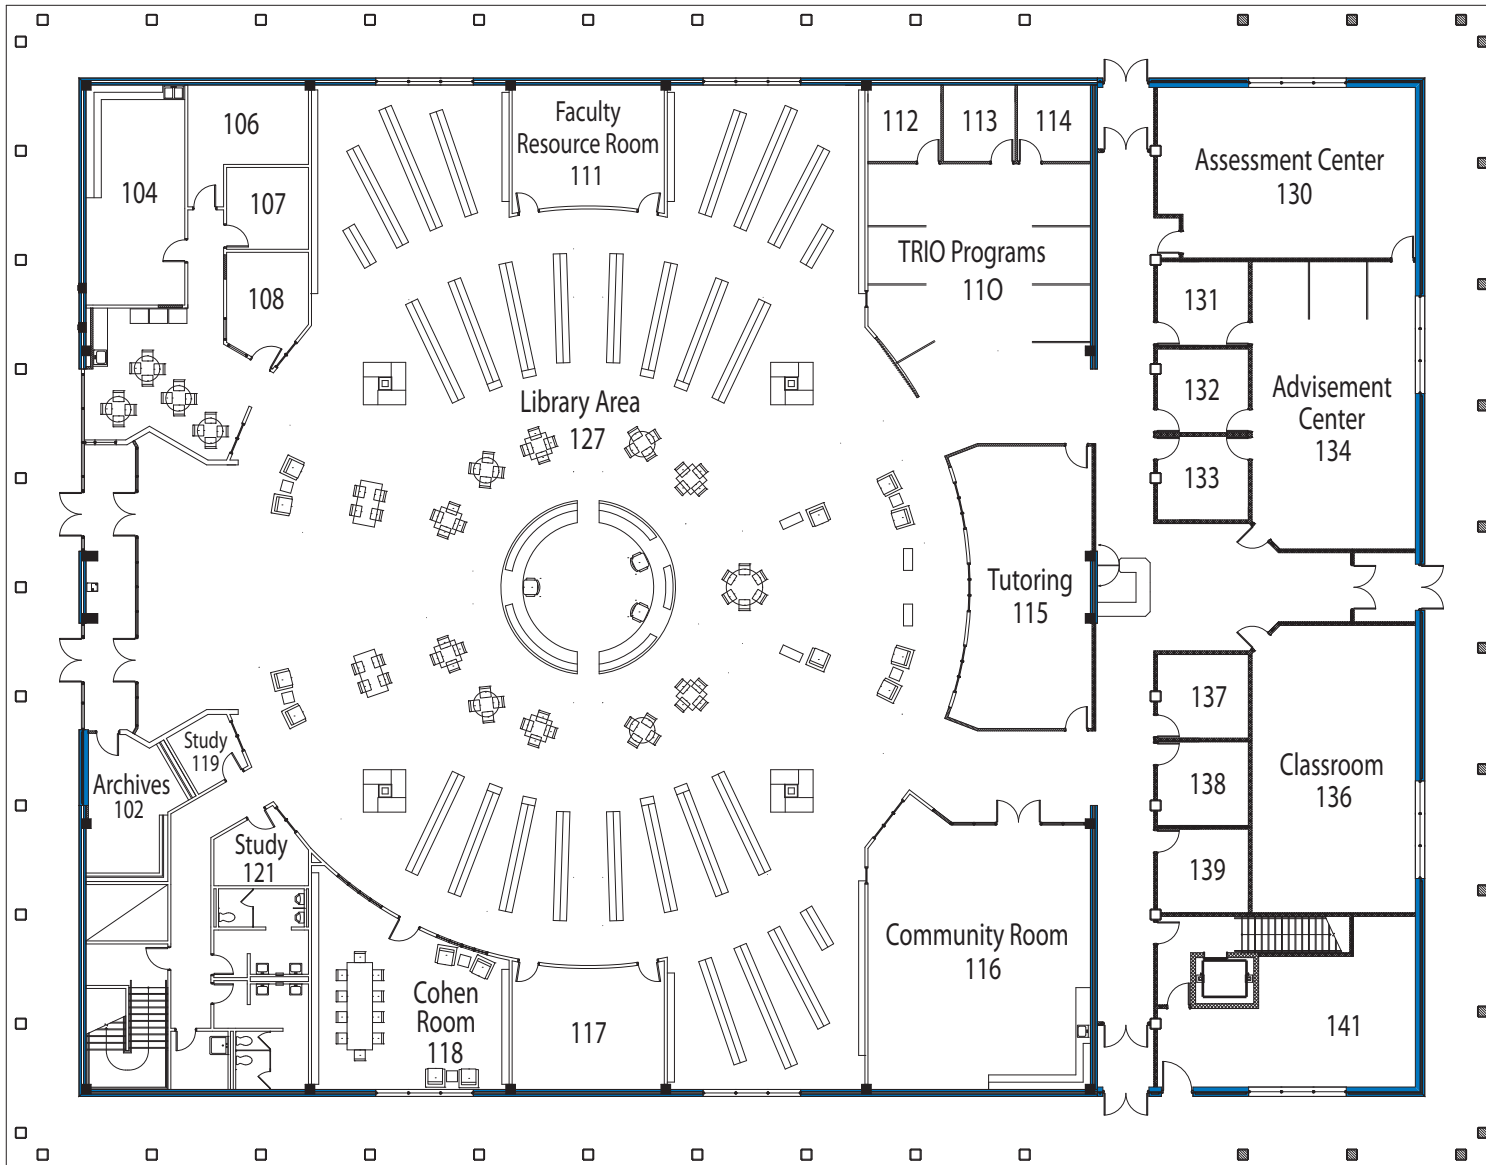

Learning Resources Center

BARTON
COMMUNITY COLLEGE

245 NE 30 RD • Great Bend, KS 67530-9251