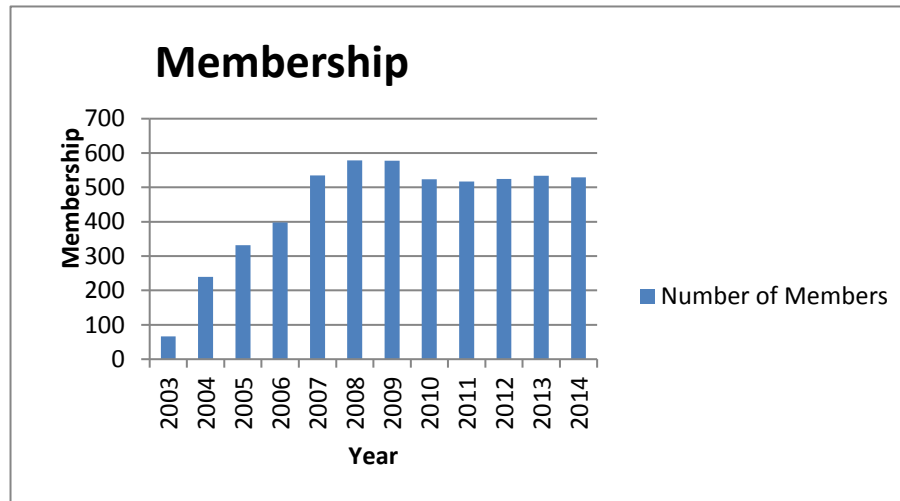

Silver Cougar Club

Silver Cougar Club Membership

<u>Year</u>	<u>Number of Members</u>
2003	66
2004	240
2005	332
2006	398
2007	535
2008	579
2009	578
2010	524
2011	517
2012	525
2013	534
2014	529

Average Participation in Silver Cougar Club Events

<u>Year</u>	<u>Number of Participants</u>
2003	13
2004	18
2005	15
2006	24
2007	32
2008	12
2009	6
2010	39
2011	35
2012	31
2013	32
2014	37

Number of Silver Cougar Club Cultural Events

<u>Year</u>	<u>Number of Events</u>
2003	3
2004	8
2005	9
2006	5
2007	4
2008	11
2009	9
2010	11
2011	14
2012	17
2013	16
2014	15

Participation in Silver Cougar Club Cultural Events

<u>Year</u>	<u>Number of Participants</u>
2003	41
2004	143
2005	139
2006	121
2007	129
2008	482
2009	442
2010	432
2011	490
2012	520
2013	510
2014	559