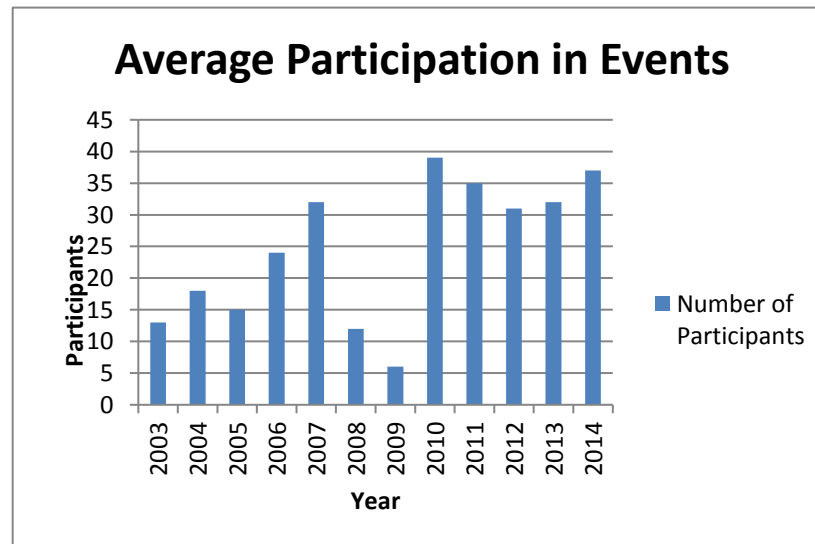

Silver Cougar Club

Silver Cougar Club Membership

<u>Year</u>	<u>Number of Members</u>
2003	66
2004	240
2005	332
2006	398
2007	535
2008	579
2009	578
2010	524
2011	517
2012	525
2013	534
2014	529

Average Participation in Silver Cougar Club Events

<u>Year</u>	<u>Number of Participants</u>
2003	13
2004	18
2005	15
2006	24
2007	32
2008	12
2009	6
2010	39
2011	35
2012	31
2013	32
2014	37

Number of Silver Cougar Club Cultural Events

<u>Year</u>	<u>Number of Events</u>
2003	3
2004	8
2005	9
2006	5
2007	4
2008	11
2009	9
2010	11
2011	14
2012	17
2013	16
2014	15

Participation in Silver Cougar Club Cultural Events

<u>Year</u>	<u>Number of Participants</u>
2003	41
2004	143
2005	139
2006	121
2007	129
2008	482
2009	442
2010	432
2011	490
2012	520
2013	510
2014	559