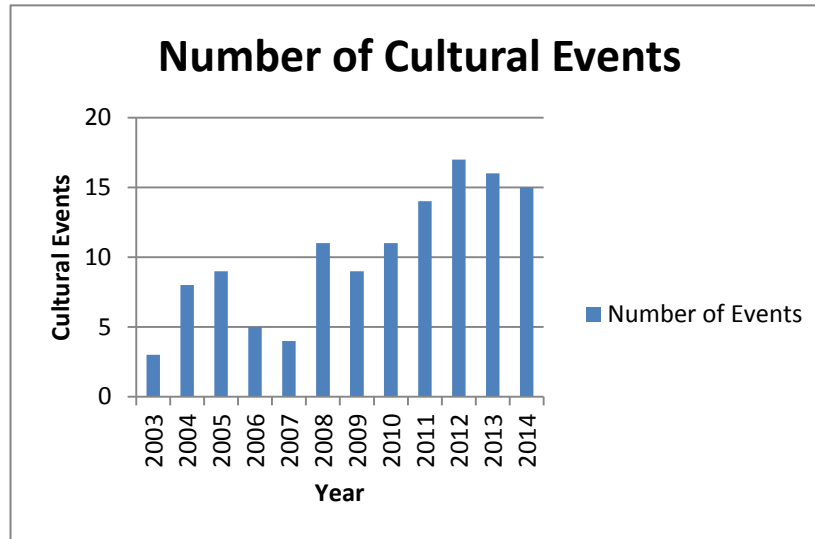

Silver Cougar Club

Silver Cougar Club Membership

<u>Year</u>	<u>Number of Members</u>
2003	66
2004	240
2005	332
2006	398
2007	535
2008	579
2009	578
2010	524
2011	517
2012	525
2013	534
2014	529

Average Participation in Silver Cougar Club Events

<u>Year</u>	<u>Number of Participants</u>
2003	13
2004	18
2005	15
2006	24
2007	32
2008	12
2009	6
2010	39
2011	35
2012	31
2013	32
2014	37

Number of Silver Cougar Club Cultural Events

<u>Year</u>	<u>Number of Events</u>
2003	3
2004	8
2005	9
2006	5
2007	4
2008	11
2009	9
2010	11
2011	14
2012	17
2013	16
2014	15

Participation in Silver Cougar Club Cultural Events

<u>Year</u>	<u>Number of Participants</u>
2003	41
2004	143
2005	139
2006	121
2007	129
2008	482
2009	442
2010	432
2011	490
2012	520
2013	510
2014	559