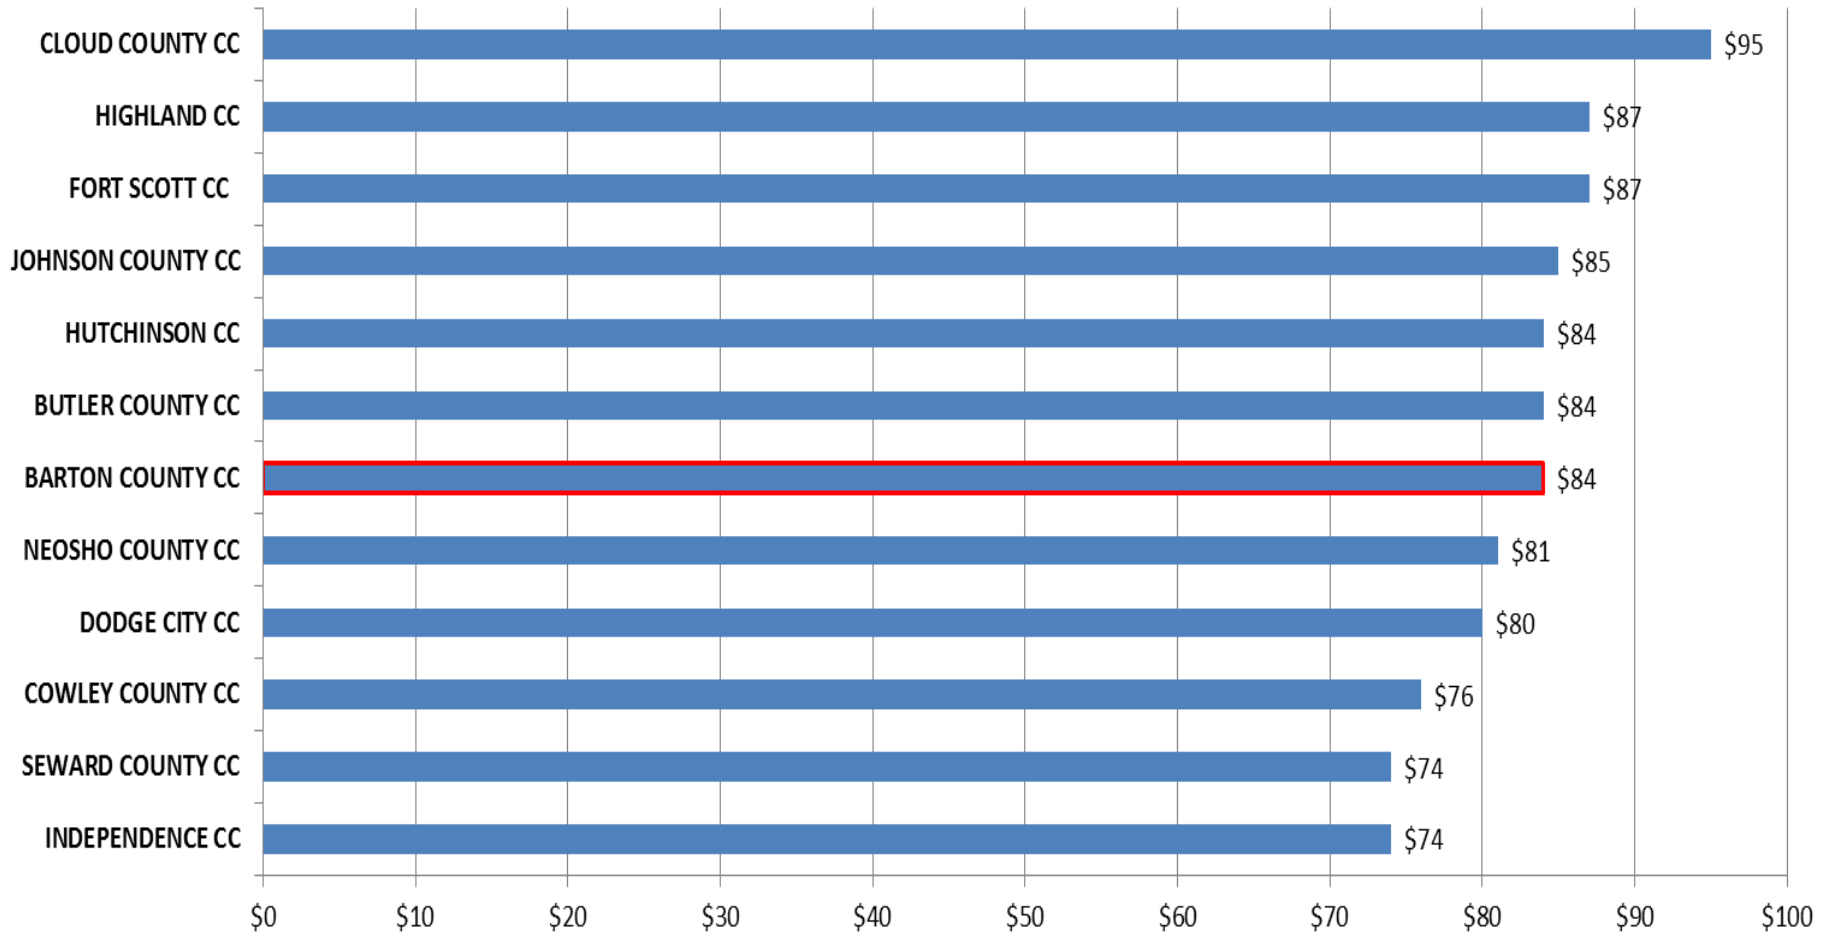

Barton Community College

**October 10, 2013
Study Session**

13-14 Academic Year

Tuition & Fees

History

Tuition	07-08	08-09	09-10	10-11	11-12	12-13	13-14
In-State	\$49	\$49	\$49	\$54	\$57	\$57	\$59
Out-of-State	\$68	\$68	\$70	\$85	\$88	\$88	\$90
International	\$127	\$127	\$127	\$137	\$140	\$140	\$142
BartOnline	\$125	\$125	\$130	\$130	\$133	\$133	\$137
Fees	\$18	\$22	\$25	\$30	\$30	\$30	\$32

FY14 In-District Tuition & Fees

Our in-state tuition & fees is \$91 per credit hour. Barton provides a \$7 per credit hour scholarship to students residing in Barton County (In-District).

FY14 Resident Tuition & Fees