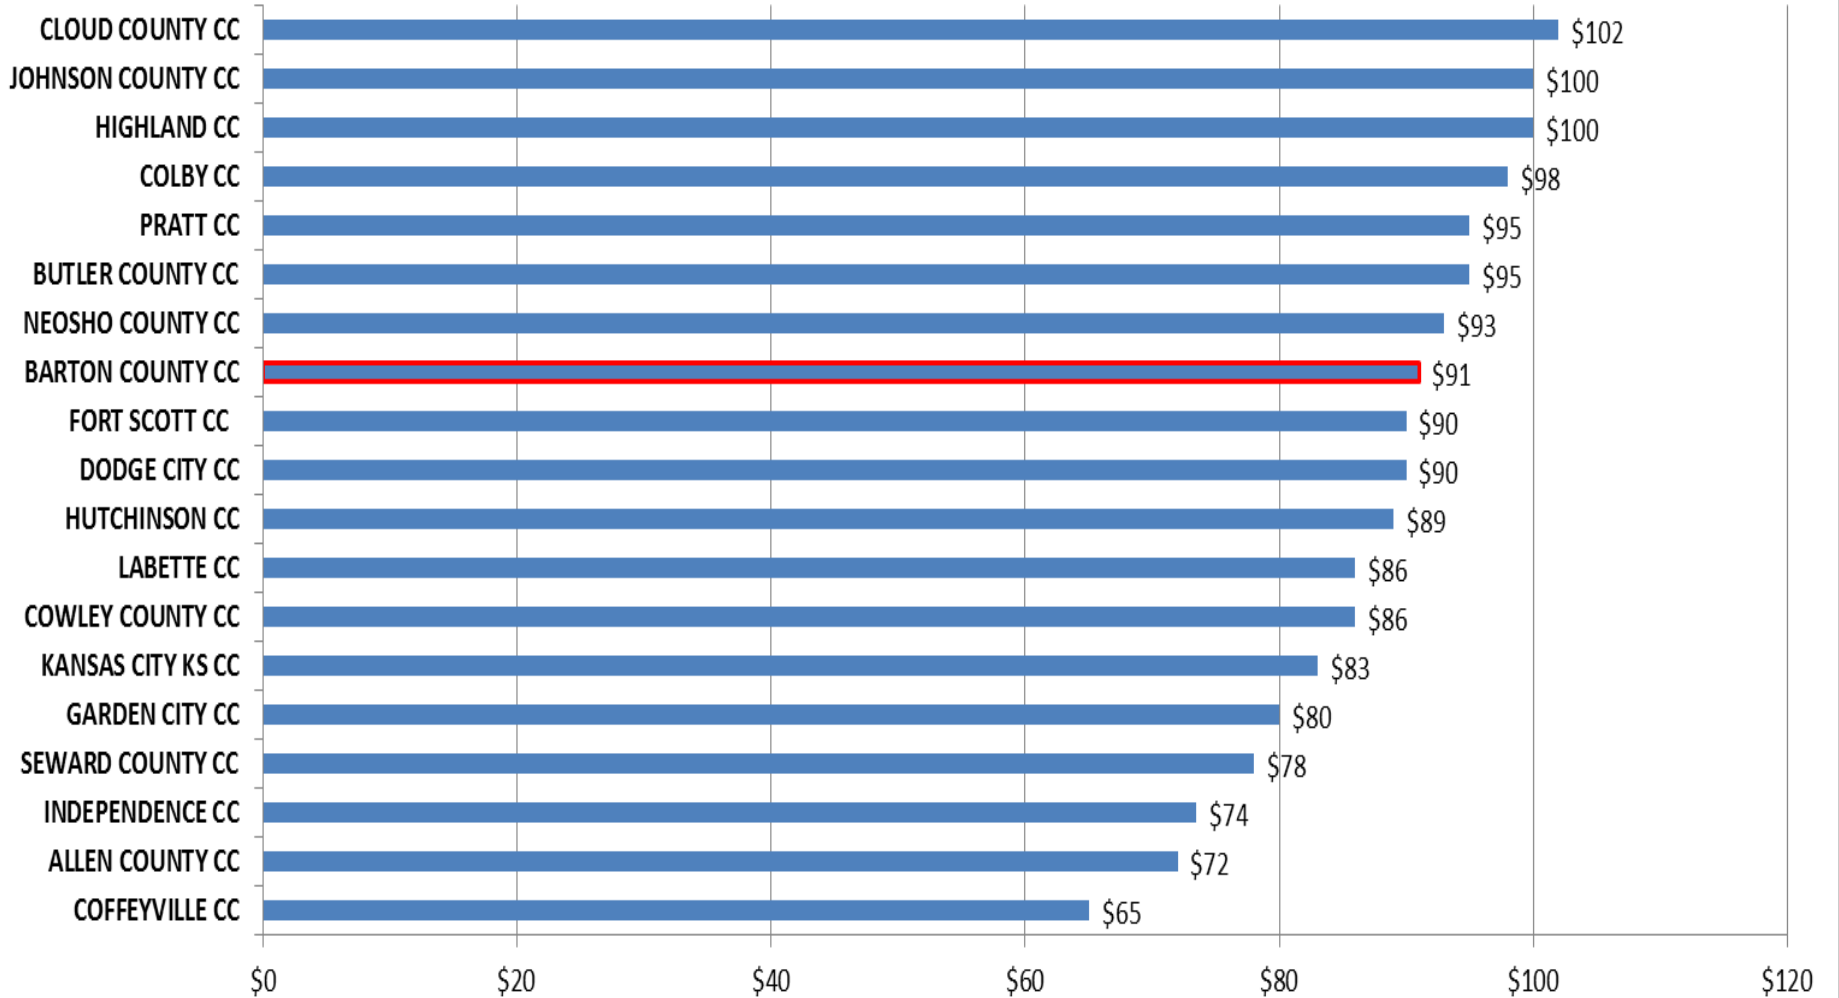

Barton Community College

**October 10, 2013
Study Session**

13-14 Academic Year

Tuition & Fees

History

Tuition	07-08	08-09	09-10	10-11	11-12	12-13	13-14
In-State	\$49	\$49	\$49	\$54	\$57	\$57	\$59
Out-of-State	\$68	\$68	\$70	\$85	\$88	\$88	\$90
International	\$127	\$127	\$127	\$137	\$140	\$140	\$142
BartOnline	\$125	\$125	\$130	\$130	\$133	\$133	\$137
Fees	\$18	\$22	\$25	\$30	\$30	\$30	\$32

FY14 In-District Tuition & Fees

Our in-state tuition & fees is \$91 per credit hour. Barton provides a \$7 per credit hour scholarship to students residing in Barton County (In-District).

FY14 Resident Tuition & Fees