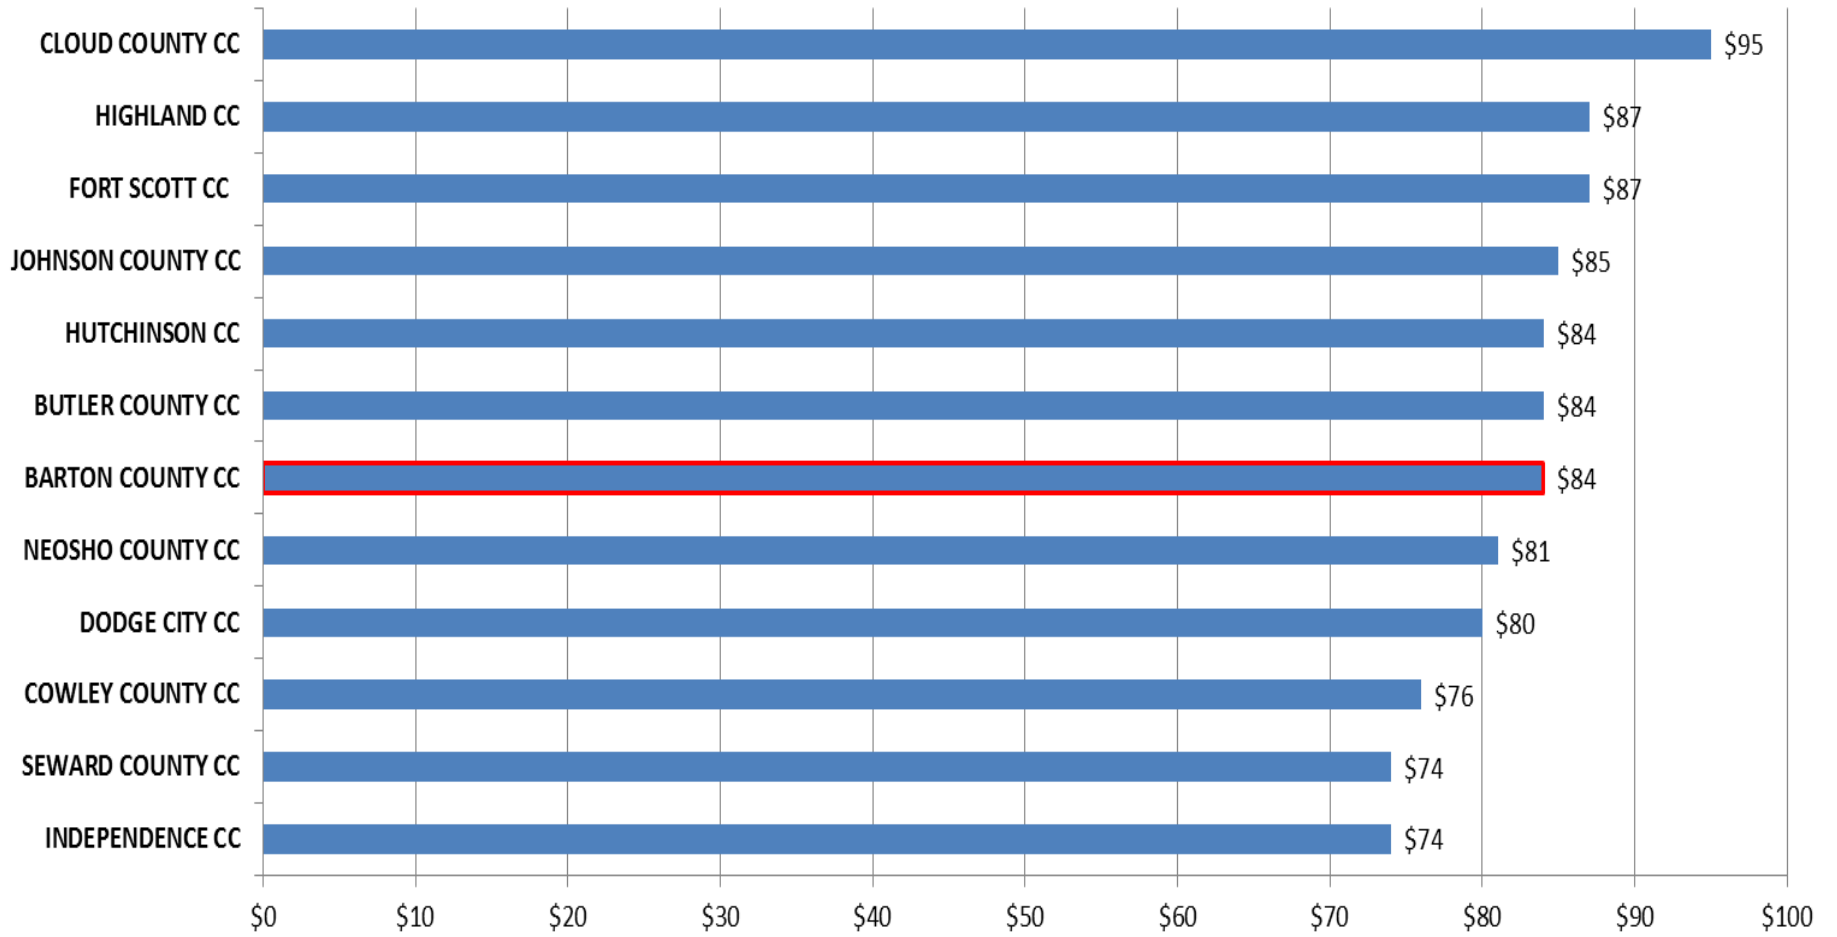

Barton Community College

**October 10, 2013
Study Session**

13-14 Academic Year

Tuition & Fees

History

Tuition	07-08	08-09	09-10	10-11	11-12	12-13	13-14
In-State	\$49	\$49	\$49	\$54	\$57	\$57	\$59
Out-of-State	\$68	\$68	\$70	\$85	\$88	\$88	\$90
International	\$127	\$127	\$127	\$137	\$140	\$140	\$142
BartOnline	\$125	\$125	\$130	\$130	\$133	\$133	\$137
Fees	\$18	\$22	\$25	\$30	\$30	\$30	\$32

FY14 In-District Tuition & Fees

Our in-state tuition & fees is \$91 per credit hour. Barton provides a \$7 per credit hour scholarship to students residing in Barton County (In-District).

FY14 Resident Tuition & Fees