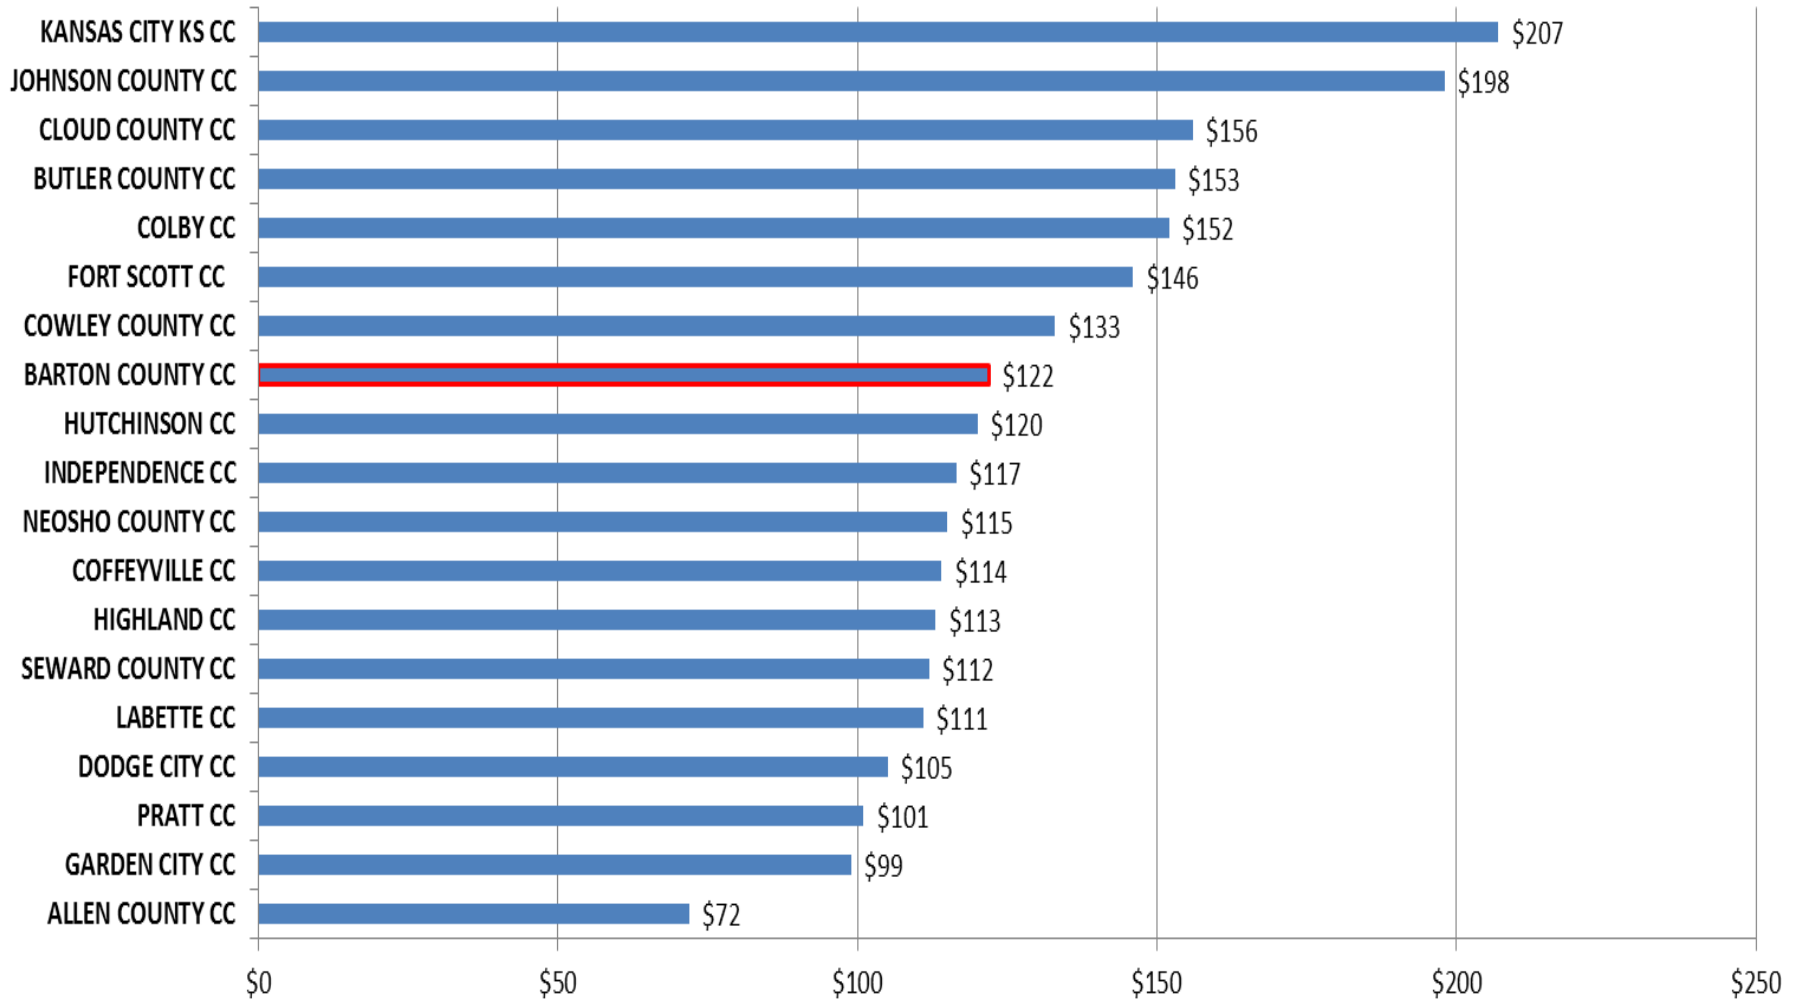

FY14 Non Resident Tuition & Fees