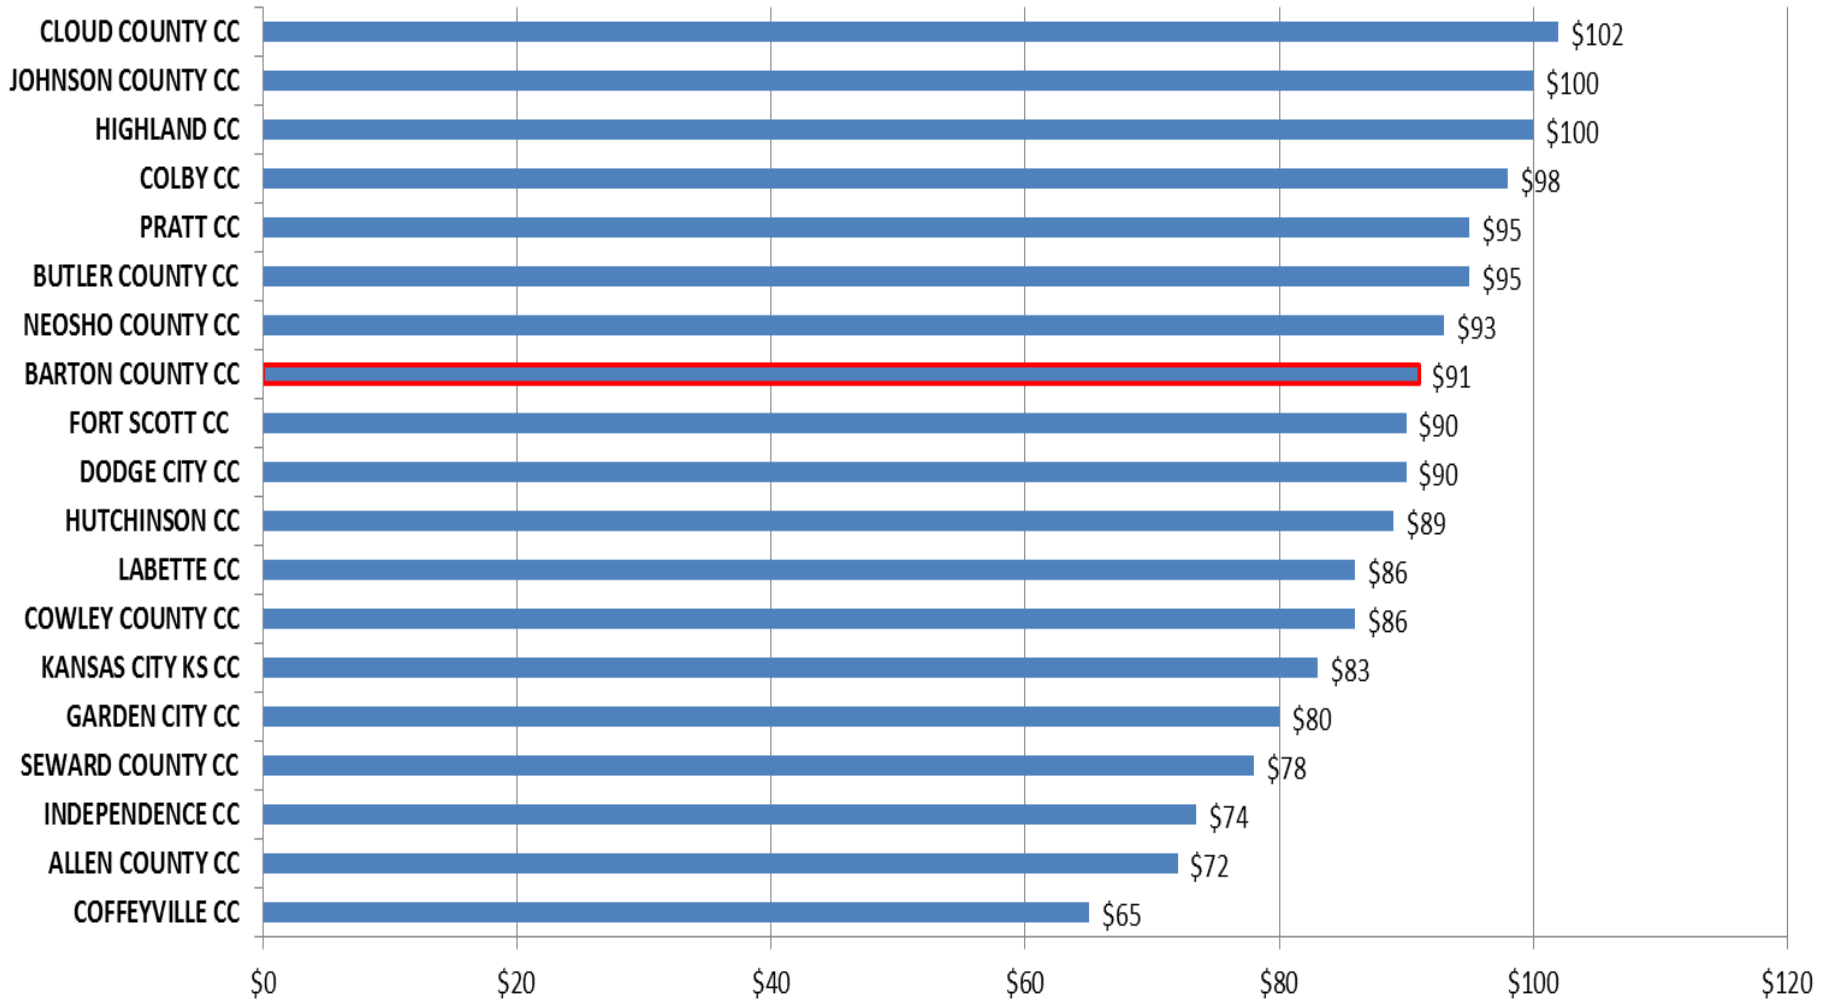

Barton Community College

**October 10, 2013
Study Session**

13-14 Academic Year

Tuition & Fees

History

Tuition	07-08	08-09	09-10	10-11	11-12	12-13	13-14
In-State	\$49	\$49	\$49	\$54	\$57	\$57	\$59
Out-of-State	\$68	\$68	\$70	\$85	\$88	\$88	\$90
International	\$127	\$127	\$127	\$137	\$140	\$140	\$142
BartOnline	\$125	\$125	\$130	\$130	\$133	\$133	\$137
Fees	\$18	\$22	\$25	\$30	\$30	\$30	\$32

FY14 In-District Tuition & Fees

Our in-state tuition & fees is \$91 per credit hour. Barton provides a \$7 per credit hour scholarship to students residing in Barton County (In-District).

FY14 Resident Tuition & Fees